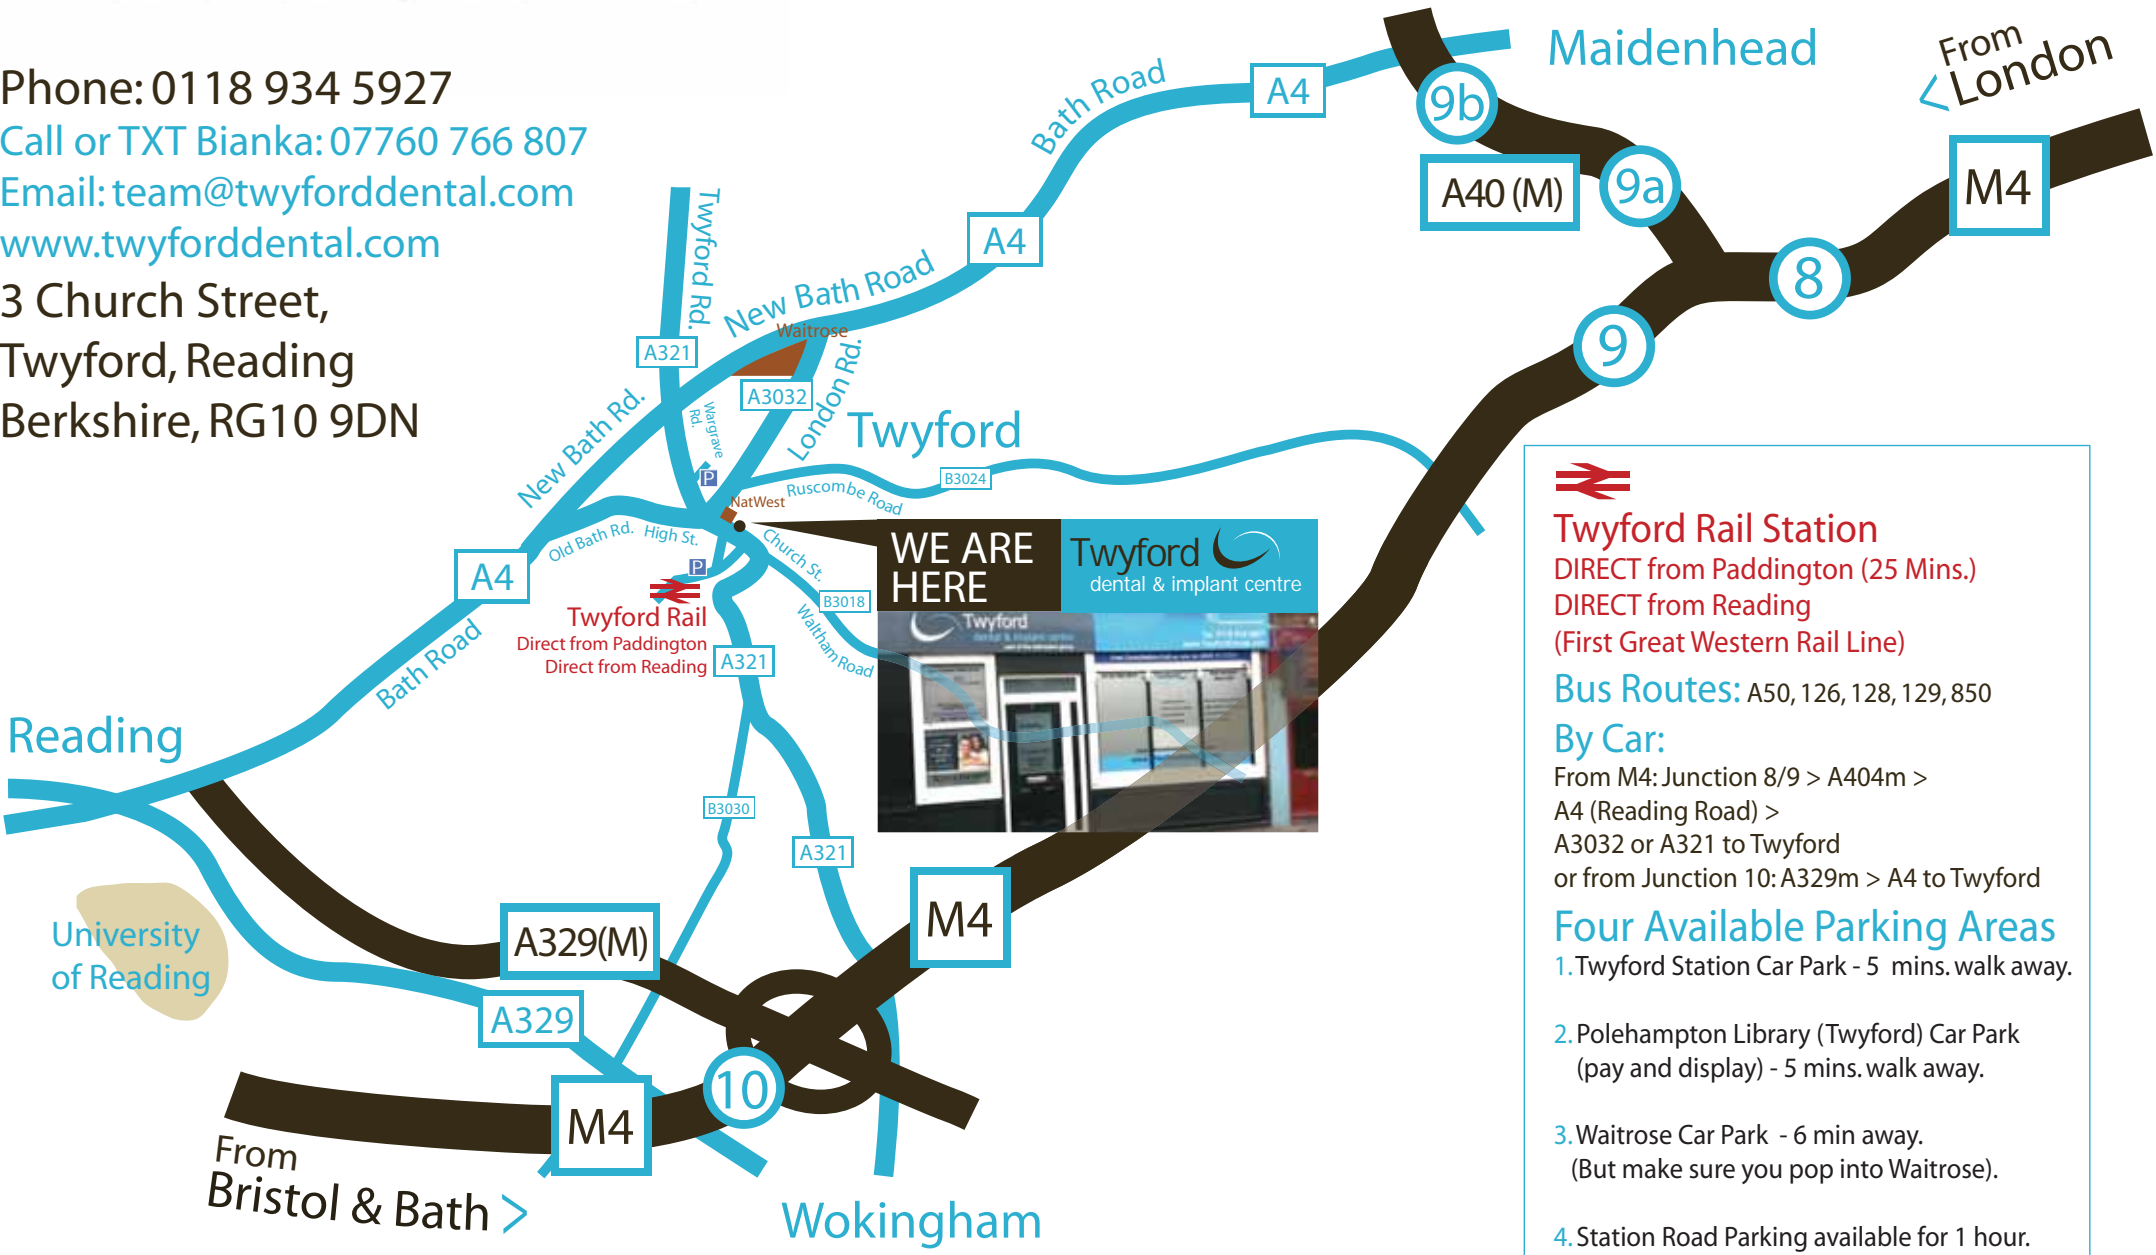

Twyford dental & implant centre

Phone: 0118 934 5927
Call or TXT Bianka: 07760 766 807
Email: team@twyforddental.com
www.twyforddental.com
3 Church Street,
Twyford, Reading
Berkshire, RG10 9DN

 **Twyford Rail Station**
 DIRECT from Paddington (25 Mins.)
 DIRECT from Reading
 (First Great Western Rail Line)

Bus Routes: A50, 126, 128, 129, 850

By Car:
 From M4: Junction 8/9 > A404m > A4 (Reading Road) > A3032 or A321 to Twyford
 or from Junction 10: A329m > A4 to Twyford

Four Available Parking Areas

1. Twyford Station Car Park - 5 mins. walk away.
2. Polehampton Library (Twyford) Car Park (pay and display) - 5 mins. walk away.
3. Waitrose Car Park - 6 min away. (But make sure you pop into Waitrose).
4. Station Road Parking available for 1 hour.

Twyford dental & implant centre

Phone: 0118 934 5927
Call or TXT Bianka: 07760 766 807
Email: team@twyforddental.com
www.twyforddental.com
3 Church Street,
Twyford, Reading
Berkshire, RG10 9DN

-  **Twyford Rail Station**
DIRECT from Paddington (25 Mins.)
DIRECT from Reading
(First Great Western Rail Line)
- Bus Routes:** A50, 126, 128, 129, 850
- By Car:**
From M4: Junction 8/9 > A404m > A4 (Reading Road) > A3032 or A321 to Twyford
or from Junction 10: A329m > A4 to Twyford
- Four Available Parking Areas**
 1. Twyford Station Car Park - 5 mins. walk away.
 2. Polehampton Library (Twyford) Car Park (pay and display) - 5 mins. walk away.
 3. Waitrose Car Park - 6 min away.
(But make sure you pop into Waitrose).
 4. Station Road Parking available for 1 hour.

WE ARE HERE
Twyford dental & implant centre